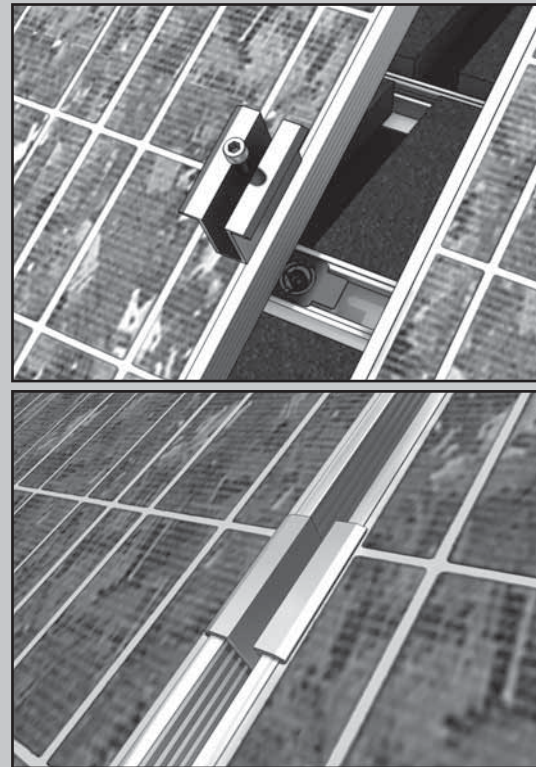

Assembly instructions
Flat Roof System
(using flat rail and ballast)

K2 Systems GmbH
Heimsheimer Strasse 69 | 71263 Weil der Stadt | Germany
Tel +49 (0)7033 - 46 665 00 | Fax +49 (0)7033 - 46 665 09
info@k2-systems.de | www.k2-systems.de