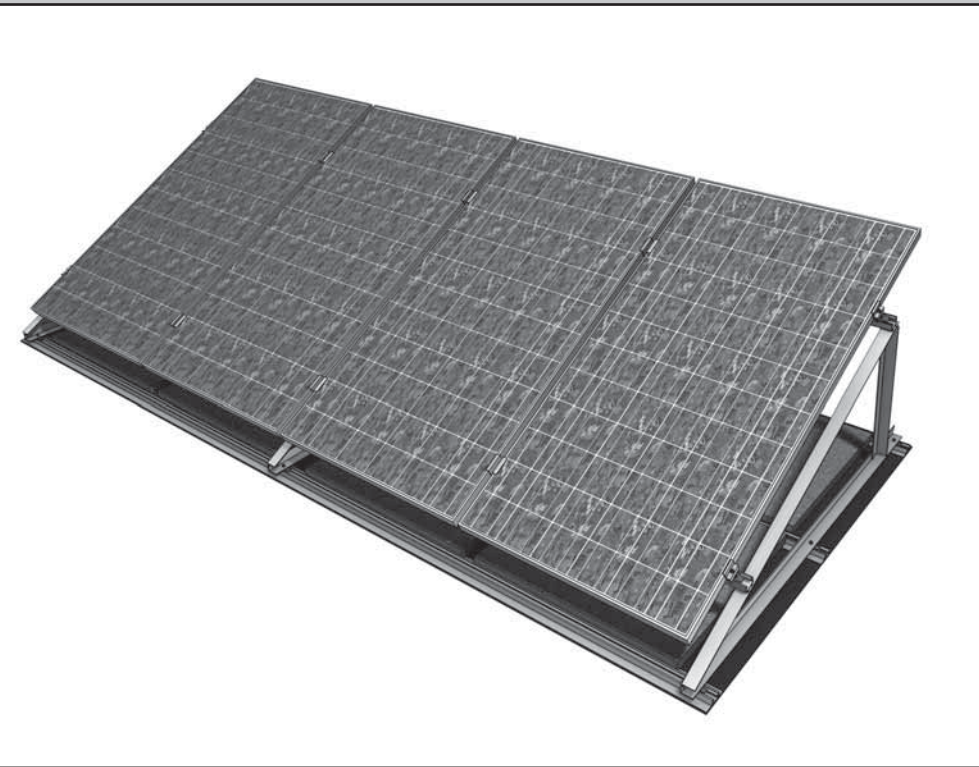

Assembly instructions
Flat Roof System
(using flat rail and ballast)

K2 Systems GmbH
Heimsheimer Strasse 69 | 71263 Weil der Stadt | Germany
Tel +49 (0)7033 - 46 665 00 | Fax +49 (0)7033 - 46 665 09
info@k2-systems.de | www.k2-systems.de